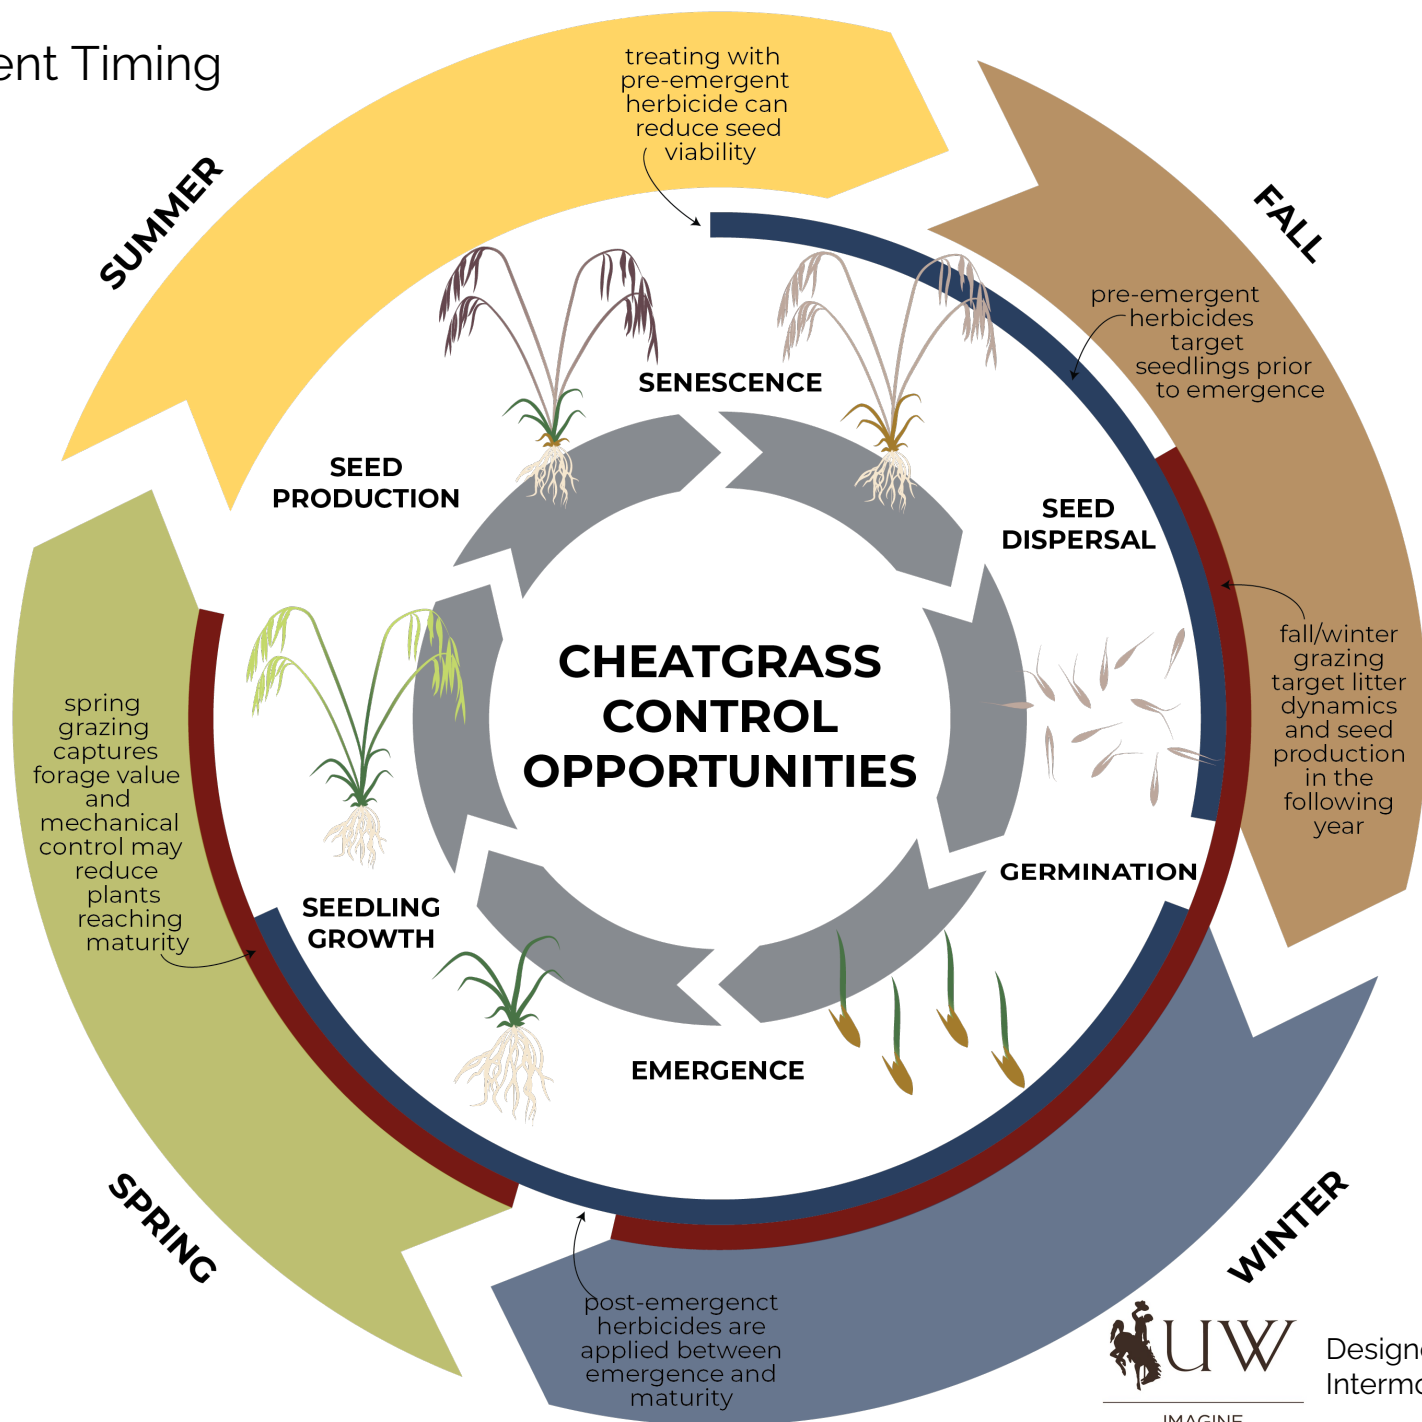

Cheatgrass (*Bromus tectorum*) – Lifecycle

Designed by: Mariah McIntosh, Intermountain West Joint Venture

Cheatgrass- Management Timing

Designed by: Mariah McIntosh,
Intermountain West Joint Venture