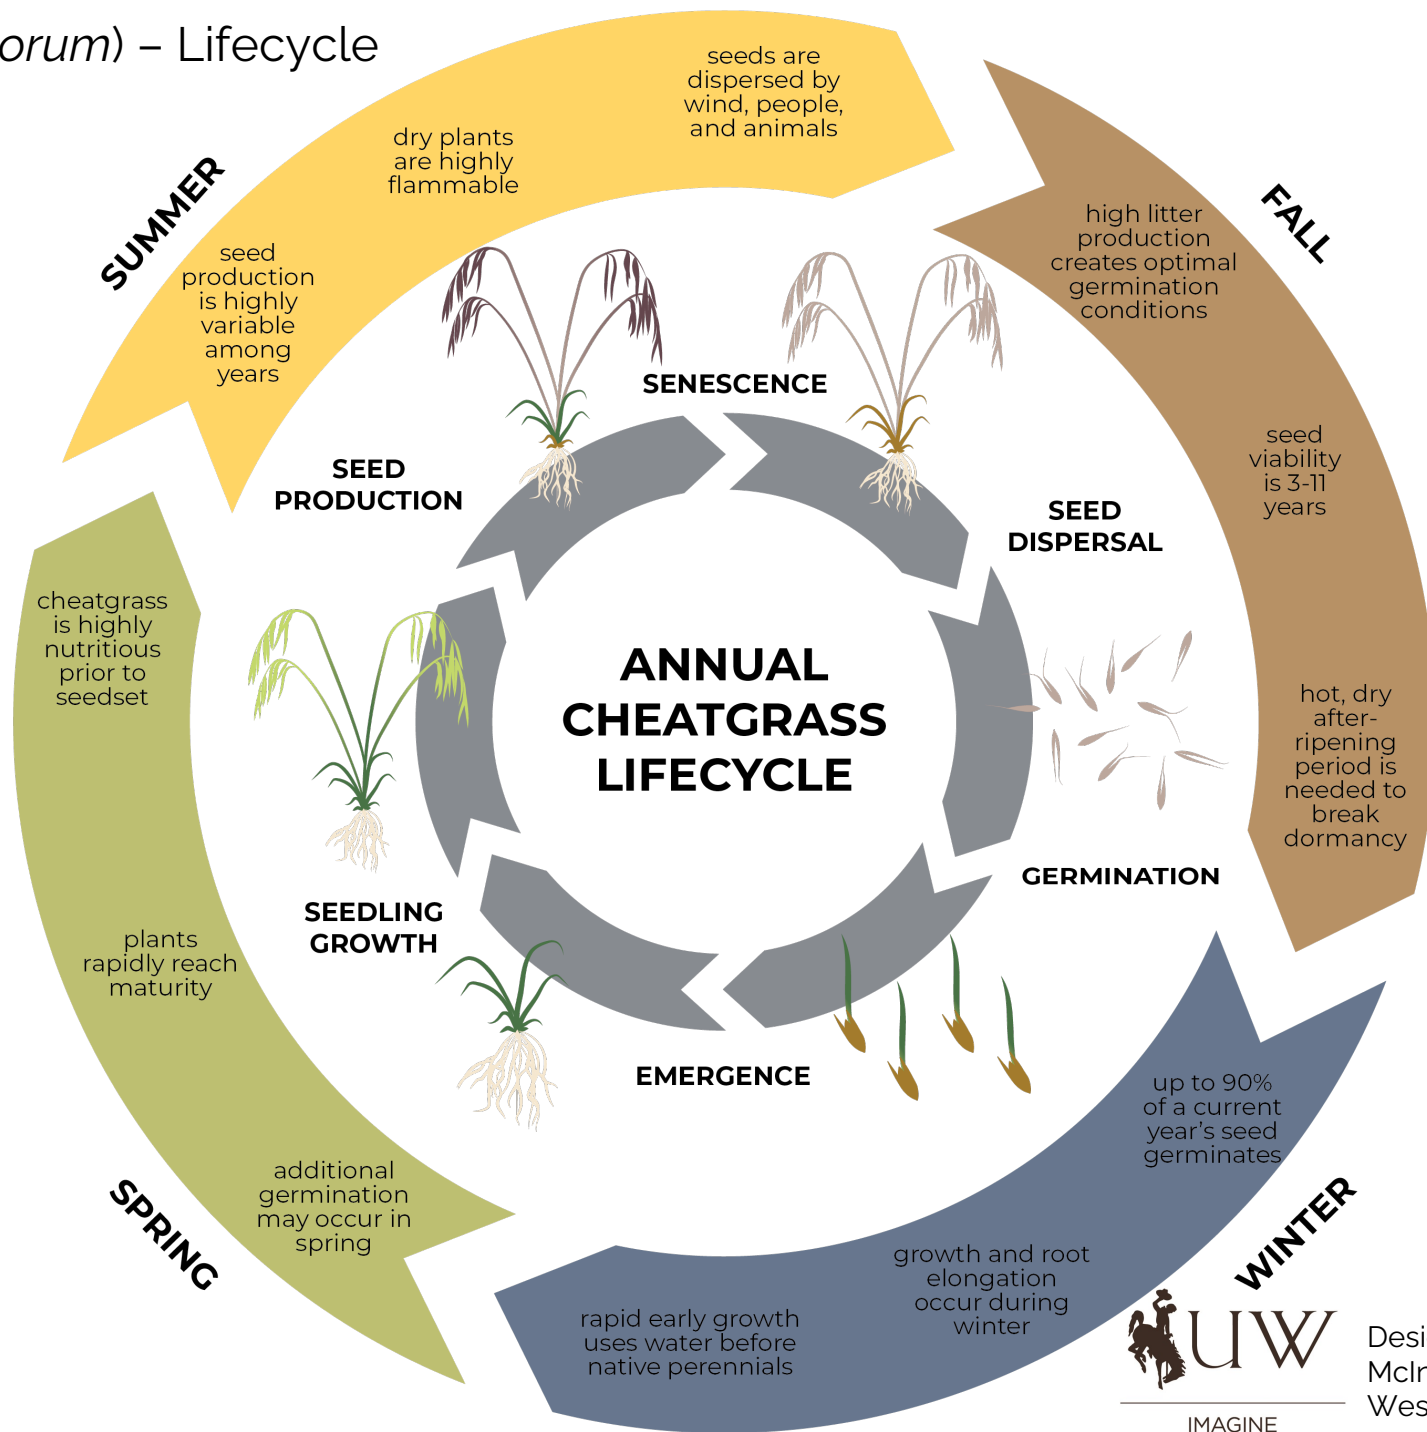

Cheatgrass (*Bromus tectorum*) – Lifecycle

Designed by: Mariah McIntosh, Intermountain West Joint Venture

Cheatgrass- Management Timing

Designed by: Mariah McIntosh,
Intermountain West Joint Venture